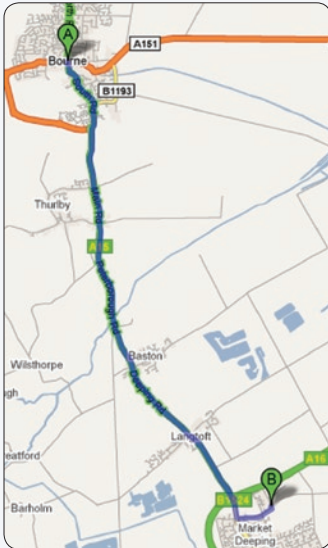

## How to find us

NetSupport House  
Towngate East,  
Market Deeping,  
Peterborough,  
PE6 8NE

Tel: 01778 382270

NetSupport is located just off Northfields Industrial Estate, on the corner of Blenheim Way and Towngate East. Access can be gained from the Towngate East entrance.

# Directions:

## From A15 Bourne Direction:

- Head south on A15 heading towards Peterborough
- Go through Thurlby, Baston and Langtoft
- After Langtoft, at the roundabout take the 3rd exit towards Market Deeping (Peterborough Road)
- Take the first left into Towngate East (just after Towngate Inn)
- Go straight over the mini roundabout
- The entrance into NetSupport front car park is just past the first turning left, and before you reach the second left for the Industrial Estate.

## From A15 Peterborough Direction:

- Head north on A15 towards Spalding.
- Go straight over the Glington roundabout (by petrol station and McDonalds) and straight over the Helpston roundabout
- At the next roundabout, take the 2nd exit still heading towards Spalding
- At the Stamford/Market Deeping mini roundabout, go straight over
- At the A15/A16 split roundabout, take the 4th exit towards Market Deeping
- Take the first left into Towngate East (just after Towngate Inn)
- Go straight over the mini
- The entrance into NetSupport front car park is just past the first turning left, and before you reach the second left for the Industrial Estate.