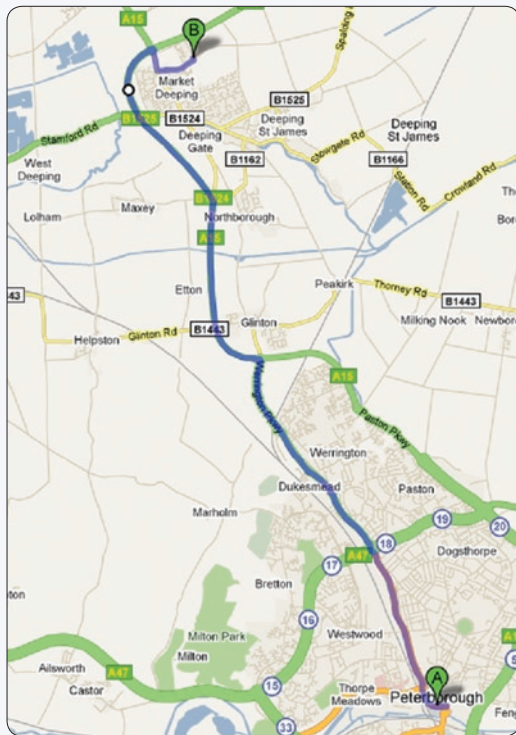

## How to find us

NetSupport House  
Towngate East,  
Market Deeping,  
Peterborough,  
PE6 8NE

Tel: 01778 382270

NetSupport is located just off Northfields Industrial Estate, on the corner of Blenheim Way and Towngate East. Access can be gained from the Towngate East entrance.

# Directions:

## From A15 Bourne Direction:

- Head south on A15 heading towards Peterborough
- Go through Thurlby, Baston and Langtoft
- After Langtoft, at the roundabout take the 3rd exit towards Market Deeping (Peterborough Road)
- Take the first left into Towngate East (just after Towngate Inn)
- Go straight over the mini roundabout
- The entrance into NetSupport front car park is just past the first turning left, and before you reach the second left for the Industrial Estate.

## From A15 Peterborough Direction:

- Head north on A15 towards Spalding.
- Go straight over the Glington roundabout (by petrol station and McDonalds) and straight over the Helpston roundabout
- At the next roundabout, take the 2nd exit still heading towards Spalding
- At the Stamford/Market Deeping mini roundabout, go straight over
- At the A15/A16 split roundabout, take the 4th exit towards Market Deeping
- Take the first left into Towngate East (just after Towngate Inn)
- Go straight over the mini
- The entrance into NetSupport front car park is just past the first turning left, and before you reach the second left for the Industrial Estate.