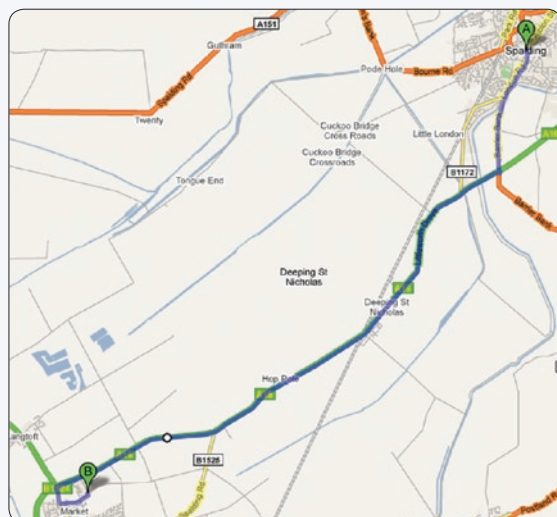

# Directions:

## From A15 Bourne Direction:

- Head south on A15 heading towards Peterborough
- Go through Thurlby, Baston and Langtoft
- After Langtoft, at the roundabout take the 3rd exit towards Market Deeping (Peterborough Road)
- Take the first left into Towngate East (just after Towngate Inn)
- Go straight over the mini roundabout
- The entrance into NetSupport front car park is just past the first turning left, and before you reach the second left for the Industrial Estate.

## From A15 Peterborough Direction:

- Head north on A15 towards Spalding.
- Go straight over the Glington roundabout (by petrol station and McDonalds) and straight over the Helpston roundabout
- At the next roundabout, take the 2nd exit still heading towards Spalding
- At the Stamford/Market Deeping mini roundabout, go straight over
- At the A15/A16 split roundabout, take the 4th exit towards Market Deeping
- Take the first left into Towngate East (just after Towngate Inn)
- Go straight over the mini
- The entrance into NetSupport front car park is just past the first turning left, and before you reach the second left for the Industrial Estate.

## From A16 Spalding/Boston Direction:

- Head south on A16 heading towards Peterborough
- Go through Deeping St Nicholas and Hop Pole
- At the A15/A16 roundabout, take the 2nd exit towards Market Deeping (Peterborough Road)
- Take the first left into Towngate East (just after Towngate Inn)
- Go straight over the mini roundabout
- The entrance into NetSupport front car park is just past the first turning left, and before you reach the second left for the Industrial Estate.