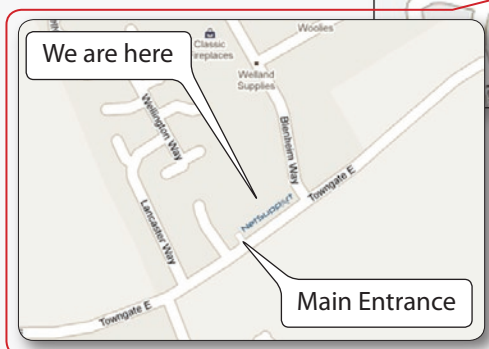

## How to find us

NetSupport House  
Towngate East,  
Market Deeping,  
Peterborough,  
PE6 8NE

Tel: 01778 382270

NetSupport is located just off Northfields Industrial Estate, on the corner of Blenheim Way and Towngate East. Access can be gained from the Towngate East entrance.

# Directions:

## From A15 Bourne Direction:

- Head south on A15 heading towards Peterborough
- Go through Thurlby, Baston and Langtoft
- After Langtoft, at the roundabout take the 3rd exit towards Market Deeping (Peterborough Road)
- Take the first left into Towngate East (just after Towngate Inn)
- Go straight over the mini roundabout
- The entrance into NetSupport front car park is just past the first turning left, and before you reach the second left for the Industrial Estate.

## From A15 Peterborough Direction:

- Head north on A15 towards Spalding.
- Go straight over the Glington roundabout (by petrol station and McDonalds) and straight over the Helpston roundabout
- At the next roundabout, take the 2nd exit still heading towards Spalding
- At the Stamford/Market Deeping mini roundabout, go straight over
- At the A15/A16 split roundabout, take the 4th exit towards Market Deeping
- Take the first left into Towngate East (just after Towngate Inn)
- Go straight over the mini
- The entrance into NetSupport front car park is just past the first turning left, and before you reach the second left for the Industrial Estate.