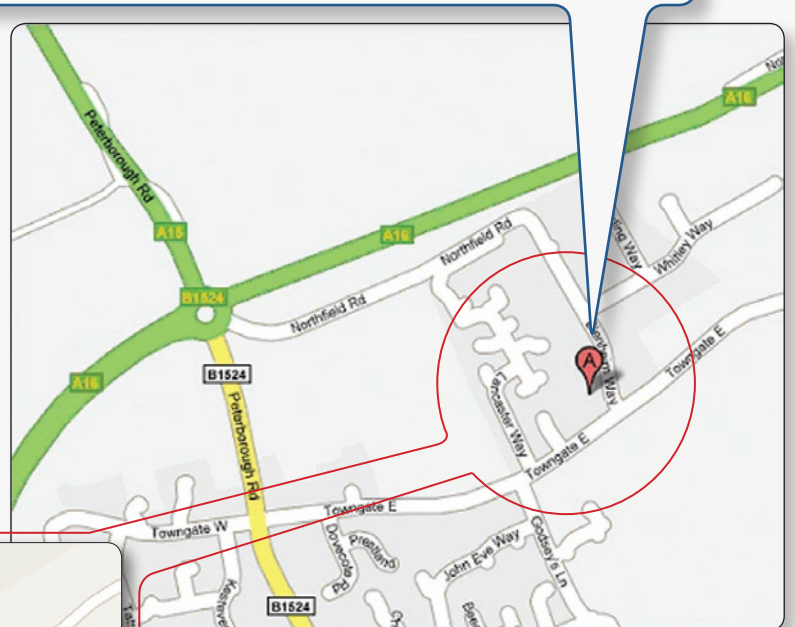

## How to find us

NetSupport House  
Towngate East,  
Market Deeping,  
Peterborough,  
PE6 8NE

Tel: 01778 382270

NetSupport is located just off Northfields Industrial Estate, on the corner of Blenheim Way and Towngate East. Access can be gained from the Towngate East entrance.

# Directions:

## From A15 Bourne Direction:

- Head south on A15 heading towards Peterborough
- Go through Thurlby, Baston and Langtoft
- After Langtoft, at the roundabout take the 3rd exit towards Market Deeping (Peterborough Road)
- Take the first left into Towngate East (just after Towngate Inn)
- Go straight over the mini roundabout
- The entrance into NetSupport front car park is just past the first turning left, and before you reach the second left for the Industrial Estate.

## From A15 Peterborough Direction:

- Head north on A15 towards Spalding.
- Go straight over the Glington roundabout (by petrol station and McDonalds) and straight over the Helpston roundabout
- At the next roundabout, take the 2nd exit still heading towards Spalding
- At the Stamford/Market Deeping mini roundabout, go straight over
- At the A15/A16 split roundabout, take the 4th exit towards Market Deeping
- Take the first left into Towngate East (just after Towngate Inn)
- Go straight over the mini
- The entrance into NetSupport front car park is just past the first turning left, and before you reach the second left for the Industrial Estate.